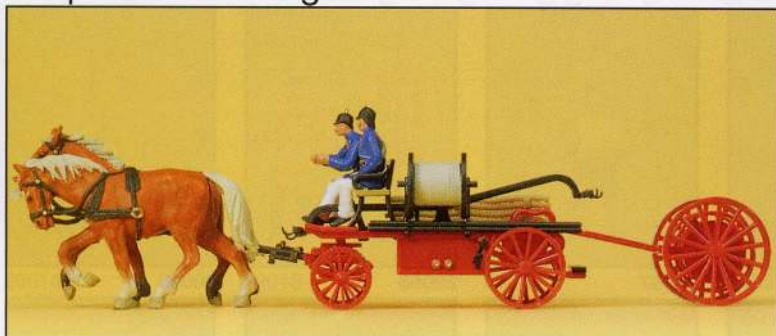

30425

H0 1:87

Miniaturlauren H0, Maßstab 1:87.
Exklusivherstellung, aus Kunststoff,
Sorgfältig handbemalt.

Miniaturlauren H0, Maßstab 1:87

**Gespanne H0. Maßstab 1:87.
Fertigmodelle. Aus Kunststoff.**

Carriages H0. 1/87 scale. Ready-made models. Made of plastic.

30425 Handdruckspritze. Um 1900.
Fertigmodell ☐ Hand pressure
fire-pump. Around 1900.
Ready-made model

30426 Wasserwagen. Um 1900. Fertigmodell
☐ Water tender. Around 1900.
Ready-made model

30427 Mannschafts- und Gerätewagen.
Um 1900. Fertigmodell ☐ Crew and
tool wagon. Around 1900.
Ready-made model

30428 Dampfspritze. Um 1900. Fertigmodell
☐ Steam fire-engine. Around 1900.
Ready-made model

30429 Kohlenwagen. Um 1900. Fertigmodell
☐ Coal tender. Around 1900.
Ready-made model

30431 Bauer mit Pflug, zwei Pferde.
Fertigmodell ☐ Farmer with plough,
two horses. Ready-made model

30434 Speditionsrolle. Fertigmodell ☐
☐ Forwarding carrier. Ready-made model

30435 Jauchewagen. Fertigmodell ☐ Liquid
manure wagon. Ready-made model

Passende Feuerwehrmänner um 1900 finden
Sie auf der Seite 30 unter der Art.Nr. 12102 ☐
Suitable firemen for around 1900 you can find
on page 30 under the ref.no. 12102

Preiser