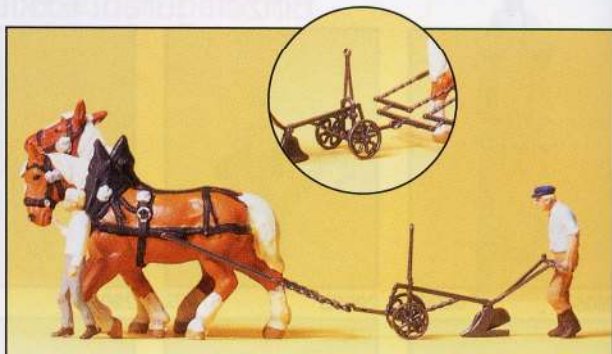

30431

H0 1:87

Miniaturlauren H0, Maßstab 1:87.
Exklusivherstellung, aus Kunststoff,
Sorgfältig handbemalt.

Miniaturlauren H0, Maßstab 1:87

**Gespanne H0. Maßstab 1:87.
Fertigmodelle. Aus Kunststoff.**

Carriages H0. 1/87 scale. Ready-made models. Made of plastic.

30425 Handdruckspritze. Um 1900.
Fertigmodell ☐ Hand pressure
fire-pump. Around 1900.
Ready-made model

30426 Wasserwagen. Um 1900. Fertigmodell
☐ Water tender. Around 1900.
Ready-made model

30427 Mannschafts- und Gerätewagen.
Um 1900. Fertigmodell ☐ Crew and
tool wagon. Around 1900.
Ready-made model

30428 Dampfspritze. Um 1900. Fertigmodell
☐ Steam fire-engine. Around 1900.
Ready-made model

30429 Kohlenwagen. Um 1900. Fertigmodell
☐ Coal tender. Around 1900.
Ready-made model

30431 Bauer mit Pflug, zwei Pferde.
Fertigmodell ☐ Farmer with plough,
two horses. Ready-made model

30434 Speditionsrolle. Fertigmodell ☐
☐ Forwarding carrier. Ready-made model

30435 Jauchewagen. Fertigmodell ☐ Liquid
manure wagon. Ready-made model

Passende Feuerwehrmänner um 1900 finden
Sie auf der Seite 30 unter der Art.Nr. 12102 ☐
Suitable firemen for around 1900 you can find
on page 30 under the ref.no. 12102

Preiser