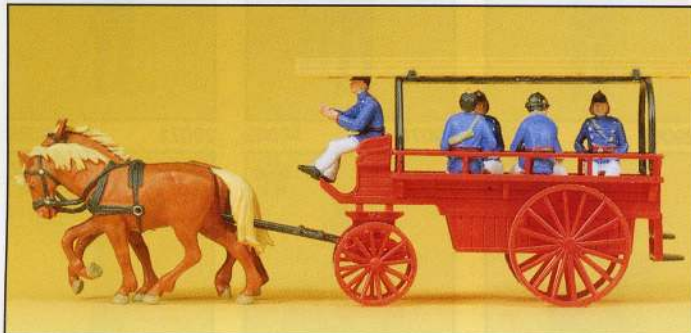

30427

H0 1:87

Miniaturlauren H0, Maßstab 1:87.
Exklusivherstellung, aus Kunststoff,
Sorgfältig handbemalt.

Miniaturlauren H0, Maßstab 1:87

**Gespanne H0. Maßstab 1:87.
Fertigmodelle. Aus Kunststoff.**

Carriages H0. 1/87 scale. Ready-made models. Made of plastic.

30425 Handdruckspritze. Um 1900.
Fertigmodell ☐ Hand pressure
fire-pump. Around 1900.
Ready-made model

30426 Wasserwagen. Um 1900. Fertigmodell
☐ Water tender. Around 1900.
Ready-made model

30427 Mannschafts- und Gerätewagen.
Um 1900. Fertigmodell ☐ Crew and
tool wagon. Around 1900.
Ready-made model

30428 Dampfspritze. Um 1900. Fertigmodell
☐ Steam fire-engine. Around 1900.
Ready-made model

30429 Kohlenwagen. Um 1900. Fertigmodell
☐ Coal tender. Around 1900.
Ready-made model

30431 Bauer mit Pflug, zwei Pferde.
Fertigmodell ☐ Farmer with plough,
two horses. Ready-made model

30434 Speditionsrolle. Fertigmodell ☐
☐ Forwarding carrier. Ready-made model

30435 Jauchewagen. Fertigmodell ☐ Liquid
manure wagon. Ready-made model

Passende Feuerwehrmänner um 1900 finden
Sie auf der Seite 30 unter der Art.Nr. 12102 ☐
Suitable firemen for around 1900 you can find
on page 30 under the ref.no. 12102

Preiser